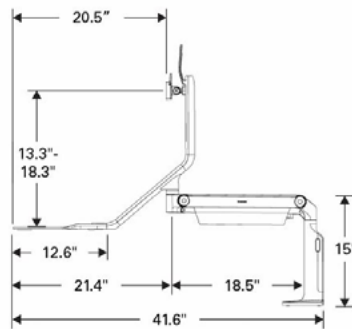

FEATURES

- The QuickStand Lite can be attached to any existing desk
- Minimal footprint frees up space
- Height range adjustment of 20"
- Vertical monitor range adjustment of 5.5"
- Weight capacity is 25 lbs. for the single and dual monitor options
- The standard dual monitor option accommodates monitors up to 24" wide and the wide dual monitor option accommodates monitors up to 27" wide

OPTIONS

- White with silver trim or Black
- Clamp or Grommet Mount
- Single monitor, Dual monitors up to 24" wide, or Dual monitors up to 27" wide

COLOR OPTIONS

White with silver trim

Black

SPECIFICATIONS

18525 Trimble Court, Spring Lake, MI 49456