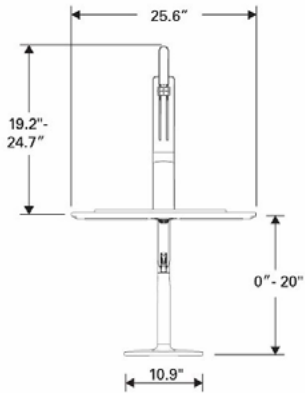

FEATURES

- The QuickStand Lite can be attached to any existing desk
- Minimal footprint frees up space
- Height range adjustment of 20"
- Vertical monitor range adjustment of 5.5"
- Weight capacity is 25 lbs. for the single and dual monitor options
- The standard dual monitor option accommodates monitors up to 24" wide and the wide dual monitor option accommodates monitors up to 27" wide

OPTIONS

- White with silver trim or Black
- Clamp or Grommet Mount
- Single monitor, Dual monitors up to 24" wide, or Dual monitors up to 27" wide

COLOR OPTIONS

White with silver trim

Black

SPECIFICATIONS

18525 Trimble Court, Spring Lake, MI 49456