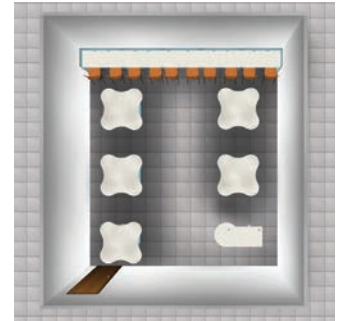

Collaborative Layout with Perimeter Workstation