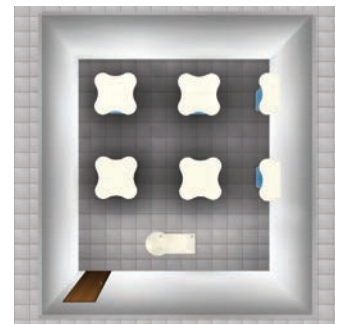

Collaborative Layout with Perimeter Half Media Curv Workstations

18525 Trimble Court, Spring Lake, MI 49456
800.678.5550 | interiorconcepts.com