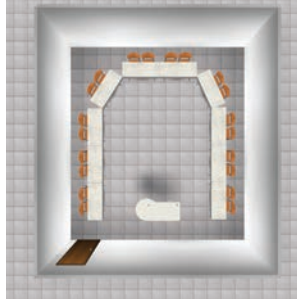

INFLUENCE CONFERENCE DESK

The pneumatic counterbalance adjustment on this Influence desk just might be the easiest height-adjustable option available without the need for power. Simply pull the trigger handle to adjust. Adjust this instructor desk and use seated for a serious work session, or standing while leading a presentation or meeting with students. This desk features a conference area on either the right or left side that's ideal for one-on-one lessons. Round out teaching spaces with mobile storage and additional accessories like a monitor arm or storage drawer.

FEATURES

- Overall size: work area 26" D, conference area 30" D, 60" or 72" W
- 1.25" thick worksurface with HPL laminate, balancing-backer sheet, and 3MM edge
- Metal-to-metal connection from worksurface to leg for easy installation and a strong hold
- Height adjustable with pneumatic trigger handle (*seen above*)
- Range with casters: 29.5"–49"
- Lift capacity: 40 lbs. (*approximate*)
- Modesty panel
- Spill-resistant power/data desktop outlet
- MAS® Certified Green
- Limited lifetime warranty; adjustable height mechanism one-year warranty
- Made in the USA

OPTIONS

- Left or right conference top
- Legs and Modesty Panel in either black or silver
- Numerous color options (*to view, visit the Resources Section at interiorconcepts.com*)

ROOM LAYOUT EXAMPLES

U-Shaped Layout

Small Groups Layout

Arc Layout

Rows Layout

MODEL	DESCRIPTION	SIZE
TDIFCD3060R	Influence, Right-Side Conference Desk, Modesty Panel, Black Axil-Z (Two Power/Two USB)	30" D x 60" W, 29.5–49" H
TDIFCD3060L	Influence, Left-Side Conference Desk, Modesty Panel, Black Axil-Z (Two Power/Two USB)	30" D x 60" W, 29.5–49" H
TDIFCD3072R	Influence, Right-Side Conference Desk, Modesty Panel, Black Axil-Z (Two Power/Two USB)	30" D x 72" W, 29.5–49" H
TDIFCD3072L	Influence, Left-Side Conference Desk, Modesty Panel, Black Axil-Z (Two Power/Two USB)	30" D x 72" W, 29.5–49" H