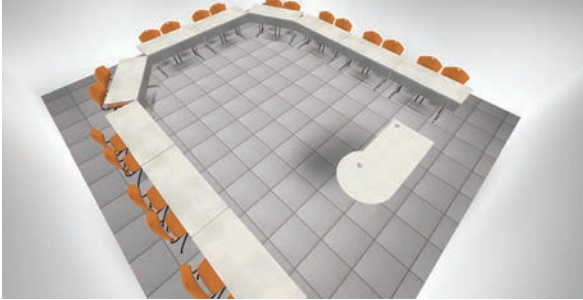

INFLUENCE CONFERENCE DESK

The pneumatic counterbalance adjustment on this Influence desk just might be the easiest height-adjustable option available without the need for power. Simply pull the trigger handle to adjust. Adjust this instructor desk and use seated for a serious work session, or standing while leading a presentation or meeting with students. This desk features a conference area on either the right or left side that's ideal for one-on-one lessons. Round out teaching spaces with mobile storage and additional accessories like a monitor arm or storage drawer.

FEATURES

- Overall size: work area 26" D, conference area 30" D, 60" or 72" W
- 1.25" thick worksurface with HPL laminate, balancing-backer sheet, and 3MM edge
- Metal-to-metal connection from worksurface to leg for easy installation and a strong hold
- Height adjustable with pneumatic trigger handle (*seen above*)
- Range with casters: 29.5"–49"
- Lift capacity: 40 lbs. (*approximate*)
- Modesty panel
- Spill-resistant power/data desktop outlet
- MAS® Certified Green
- Limited lifetime warranty; adjustable height mechanism one-year warranty
- Made in the USA

OPTIONS

- Left or right conference top
- Legs and Modesty Panel in either black or silver
- Numerous color options (*to view, visit the Resources Section at interiorconcepts.com*)

ROOM LAYOUT EXAMPLES

U-Shaped Layout

Small Groups Layout

Arc Layout

Rows Layout

MODEL	DESCRIPTION	SIZE
TDIFCD3060R	Influence, Right-Side Conference Desk, Modesty Panel, Black Axil-Z (Two Power/Two USB)	30" D x 60" W, 29.5–49" H
TDIFCD3060L	Influence, Left-Side Conference Desk, Modesty Panel, Black Axil-Z (Two Power/Two USB)	30" D x 60" W, 29.5–49" H
TDIFCD3072R	Influence, Right-Side Conference Desk, Modesty Panel, Black Axil-Z (Two Power/Two USB)	30" D x 72" W, 29.5–49" H
TDIFCD3072L	Influence, Left-Side Conference Desk, Modesty Panel, Black Axil-Z (Two Power/Two USB)	30" D x 72" W, 29.5–49" H