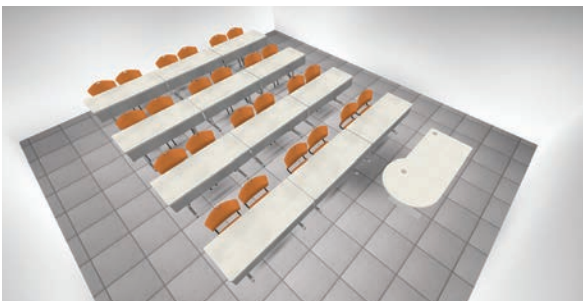

INFLUENCE CONFERENCE DESK

The pneumatic counterbalance adjustment on this Influence desk just might be the easiest height-adjustable option available without the need for power. Simply pull the trigger handle to adjust. Adjust this instructor desk and use seated for a serious work session, or standing while leading a presentation or meeting with students. This desk features a conference area on either the right or left side that's ideal for one-on-one lessons. Round out teaching spaces with mobile storage and additional accessories like a monitor arm or storage drawer.

FEATURES

- Overall size: work area 26" D, conference area 30" D, 60" or 72" W
- 1.25" thick worksurface with HPL laminate, balancing-backer sheet, and 3MM edge
- Metal-to-metal connection from worksurface to leg for easy installation and a strong hold
- Height adjustable with pneumatic trigger handle (*seen above*)
- Range with casters: 29.5"–49"
- Lift capacity: 40 lbs. (*approximate*)
- Modesty panel
- Spill-resistant power/data desktop outlet
- MAS® Certified Green
- Limited lifetime warranty; adjustable height mechanism one-year warranty
- Made in the USA

OPTIONS

- Left or right conference top
- Legs and Modesty Panel in either black or silver
- Numerous color options (*to view, visit the Resources Section at interiorconcepts.com*)

ROOM LAYOUT EXAMPLES

U-Shaped Layout

Small Groups Layout

Arc Layout

Rows Layout

MODEL	DESCRIPTION	SIZE
TDIFCD3060R	Influence, Right-Side Conference Desk, Modesty Panel, Black Axil-Z (Two Power/Two USB)	30" D x 60" W, 29.5–49" H
TDIFCD3060L	Influence, Left-Side Conference Desk, Modesty Panel, Black Axil-Z (Two Power/Two USB)	30" D x 60" W, 29.5–49" H
TDIFCD3072R	Influence, Right-Side Conference Desk, Modesty Panel, Black Axil-Z (Two Power/Two USB)	30" D x 72" W, 29.5–49" H
TDIFCD3072L	Influence, Left-Side Conference Desk, Modesty Panel, Black Axil-Z (Two Power/Two USB)	30" D x 72" W, 29.5–49" H