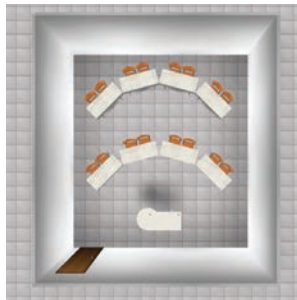

INFLUENCE CONFERENCE DESK

The pneumatic counterbalance adjustment on this Influence desk just might be the easiest height-adjustable option available without the need for power. Simply pull the trigger handle to adjust. Adjust this instructor desk and use seated for a serious work session, or standing while leading a presentation or meeting with students. This desk features a conference area on either the right or left side that's ideal for one-on-one lessons. Round out teaching spaces with mobile storage and additional accessories like a monitor arm or storage drawer.

FEATURES

- Overall size: work area 26" D, conference area 30" D, 60" or 72" W
- 1.25" thick worksurface with HPL laminate, balancing-backer sheet, and 3MM edge
- Metal-to-metal connection from worksurface to leg for easy installation and a strong hold
- Height adjustable with pneumatic trigger handle (*seen above*)
- Range with casters: 29.5"–49"
- Lift capacity: 40 lbs. (*approximate*)
- Modesty panel
- Spill-resistant power/data desktop outlet
- MAS® Certified Green
- Limited lifetime warranty; adjustable height mechanism one-year warranty
- Made in the USA

OPTIONS

- Left or right conference top
- Legs and Modesty Panel in either black or silver
- Numerous color options (*to view, visit the Resources Section at interiorconcepts.com*)

ROOM LAYOUT EXAMPLES

U-Shaped Layout

Small Groups Layout

Arc Layout

Rows Layout

MODEL	DESCRIPTION	SIZE
TDIFCD3060R	Influence, Right-Side Conference Desk, Modesty Panel, Black Axil-Z (Two Power/Two USB)	30" D x 60" W, 29.5–49" H
TDIFCD3060L	Influence, Left-Side Conference Desk, Modesty Panel, Black Axil-Z (Two Power/Two USB)	30" D x 60" W, 29.5–49" H
TDIFCD3072R	Influence, Right-Side Conference Desk, Modesty Panel, Black Axil-Z (Two Power/Two USB)	30" D x 72" W, 29.5–49" H
TDIFCD3072L	Influence, Left-Side Conference Desk, Modesty Panel, Black Axil-Z (Two Power/Two USB)	30" D x 72" W, 29.5–49" H