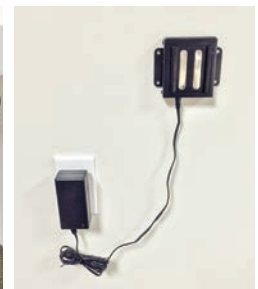

Outfit a classroom, training lab, testing room, conference room, warehouse, or office and allow multiple people to work all day anywhere before recharging the EnerGEE! unit overnight. EnerGEE! features a Lithium Iron Phosphate Battery, which is known for its safety, life, power, and environmental friendliness. The battery in the EnerGEE! unit will retain its capacity for 90% of its life-cycle, so it can be recharged thousands of times, ensuring charging capacity for years to come.

Adjustable-height tables add even more versatility.

NO OUTLET — NO DOWNTIME — FULLY CHARGES:

FEATURES

- Four USB 2.0 charging ports with water and spill resistant flush mounting in the table
- Fuel gauge to show charge status
- Lithium Iron Phosphate Battery
 - Known for its safety, life, power, and environmental friendliness
 - Charge 7–10 typical cell phones from empty *on one charge*
 - Charge 3–5 typical tablets from empty *on one charge*
 - Rated for thousands of recharges without losing capacity
 - Steep charging curve maintains 85–90% output until 90% discharged for maximum power over a longer discharge cycle
 - Features USB 2.0 charging technology compatible with fast charging devices
 - Automatic shut off to ensure battery does not get damaged
- Two charging options
 1. Plug unit into a traditional charger to recharge
 2. Simply push the table against our exclusive proximity conductive charging station to automatically recharge
- Cost effective
 - Add to any current Interior Concepts table with a 4-port Axil Z installation
 - Individually replaceable batteries when eventually needed
- Made in the USA

Easy-to-read fuel gauge with four USB 2.0 ports.

Battery mounts conveniently under the table.

Wall-mount conductive charging option.

18525 Trimble Court, Spring Lake, MI 49456
800.678.5550 | interiorconcepts.com