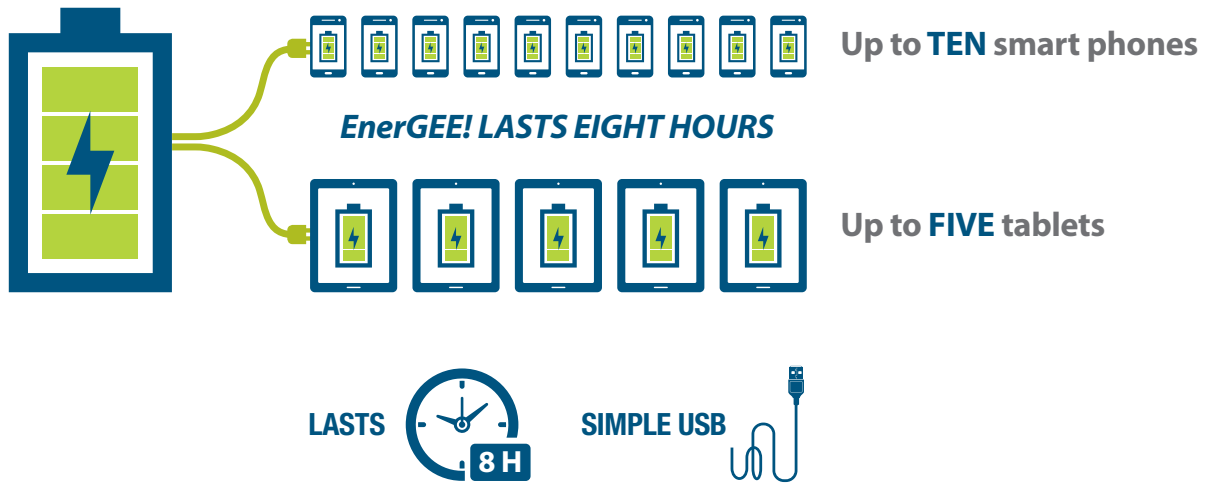

NO OUTLET — NO DOWNTIME — FULLY CHARGES: