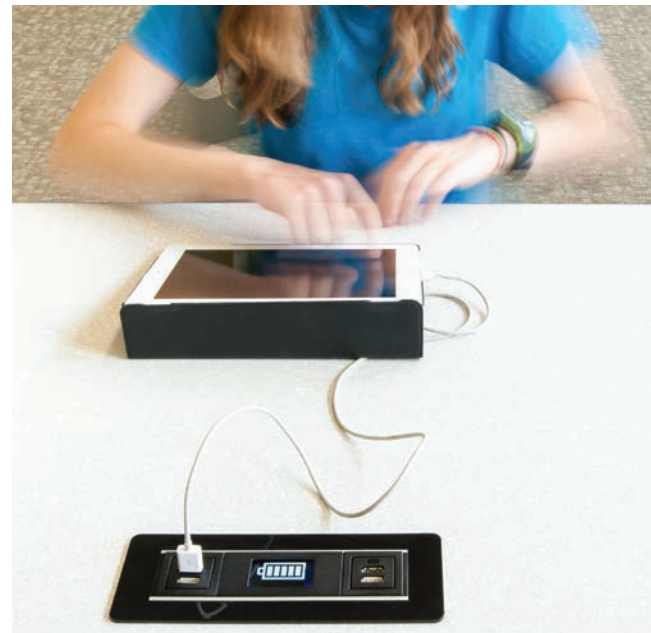

EnerGEE!

Rechargeable Battery Accessory

LONG
LASTING

SIMPLE
USB

CHARGE
DEVICES

END

THE OUTLET SEARCH

Take the idea of "work anywhere" to the next level. Create a charging table by incorporating the long-lasting EnerGEE! battery system into an Interior Concepts table. The EnerGEE! accessory allows any USB charged device, like phones or tablets, to remain charged for hours *without being connected to building power*. Wheel the table anywhere recharging is needed to create a wireless charging station. Forget about locating an outlet and leave the extension cord forever behind.

Adjustable-height tables add even more versatility.

NO OUTLET — NO DOWNTIME — FULLY CHARGES:

FEATURES

- Four USB 2.0 charging ports with water and spill resistant flush mounting in the table
- Fuel gauge to show charge status
- Lithium Iron Phosphate Battery
 - Known for its safety, life, power, and environmental friendliness
 - Charge 7–10 typical cell phones from empty *on one charge*
 - Charge 3–5 typical tablets from empty *on one charge*
 - Rated for thousands of recharges without losing capacity
 - Steep charging curve maintains 85–90% output until 90% discharged for maximum power over a longer discharge cycle
 - Features USB 2.0 charging technology compatible with fast charging devices
 - Automatic shut off to ensure battery does not get damaged
- Two charging options
 1. Plug unit into a traditional charger to recharge
 2. Simply push the table against our exclusive proximity conductive charging station to automatically recharge
- Cost effective
 - Add to any current Interior Concepts table with a 4-port Axil Z installation
 - Individually replaceable batteries when eventually needed
- Made in the USA