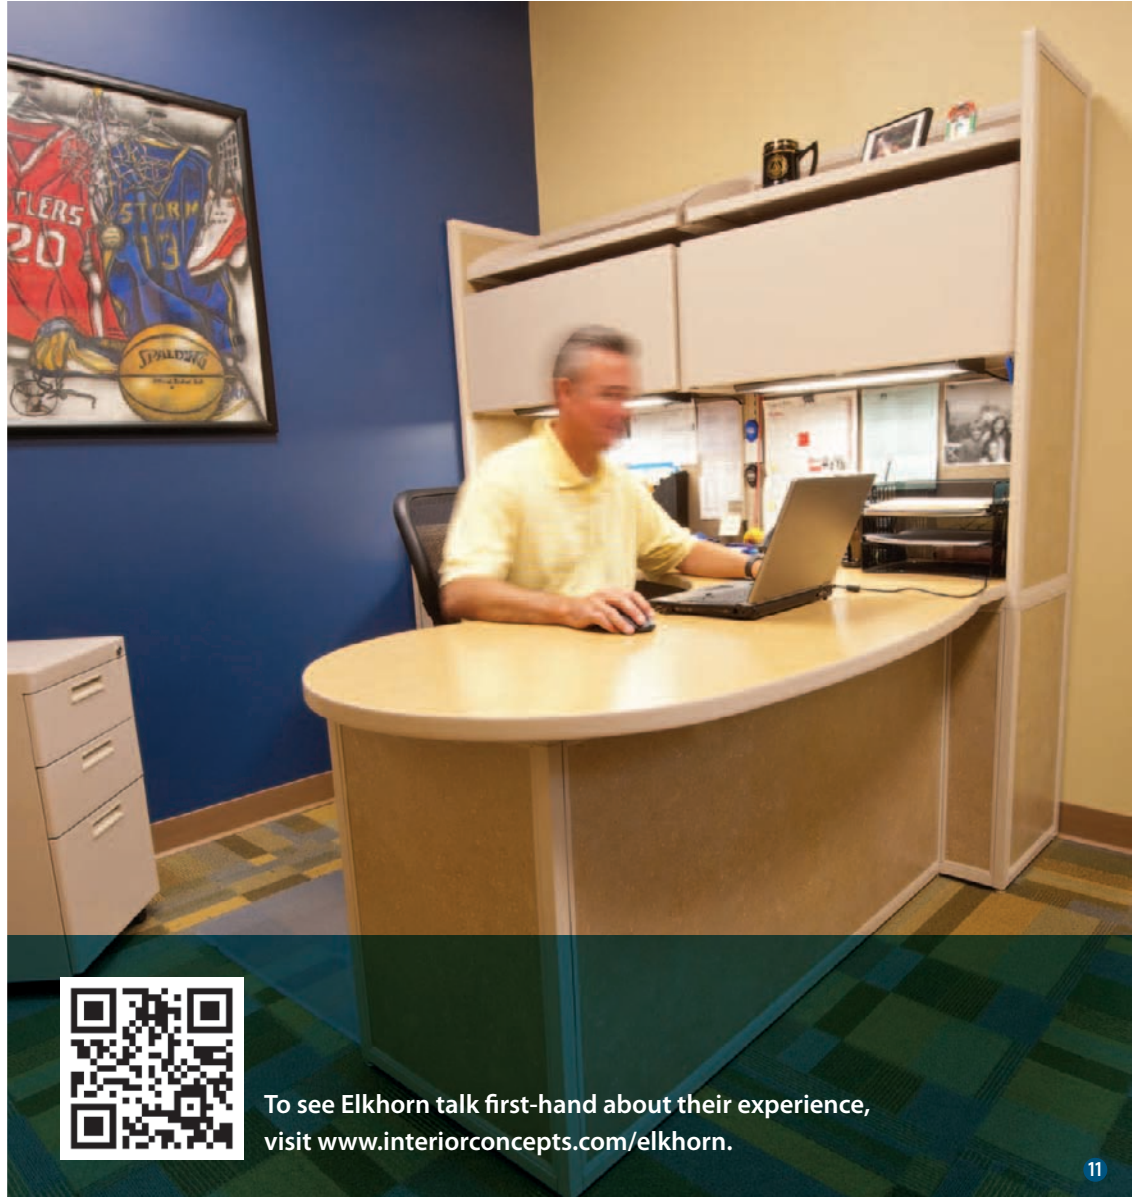

- 1 Drafting/CAD lab instructor workstation
- 2 Drafting/CAD student workstations
- 3 Learning lab
- 4 Testing or training lab for students/staff
- 5 Easily accessible and lockable CPU doors
- 6 Special Services reception station

- 7 Elkhorn South High School
- 8 High school principal office
- 9 Workstation shapes allow for ergonomic positioning
- 10 Middle school principal office
- 11 Guidance counselor office

To see Elkhorn talk first-hand about their experience, visit www.interiorconcepts.com/elkhorn.

Interior Concepts™
solutions that fit.

18525 Trimble Court, Spring Lake MI 49456
800.678.5550 | interiorconcepts.com